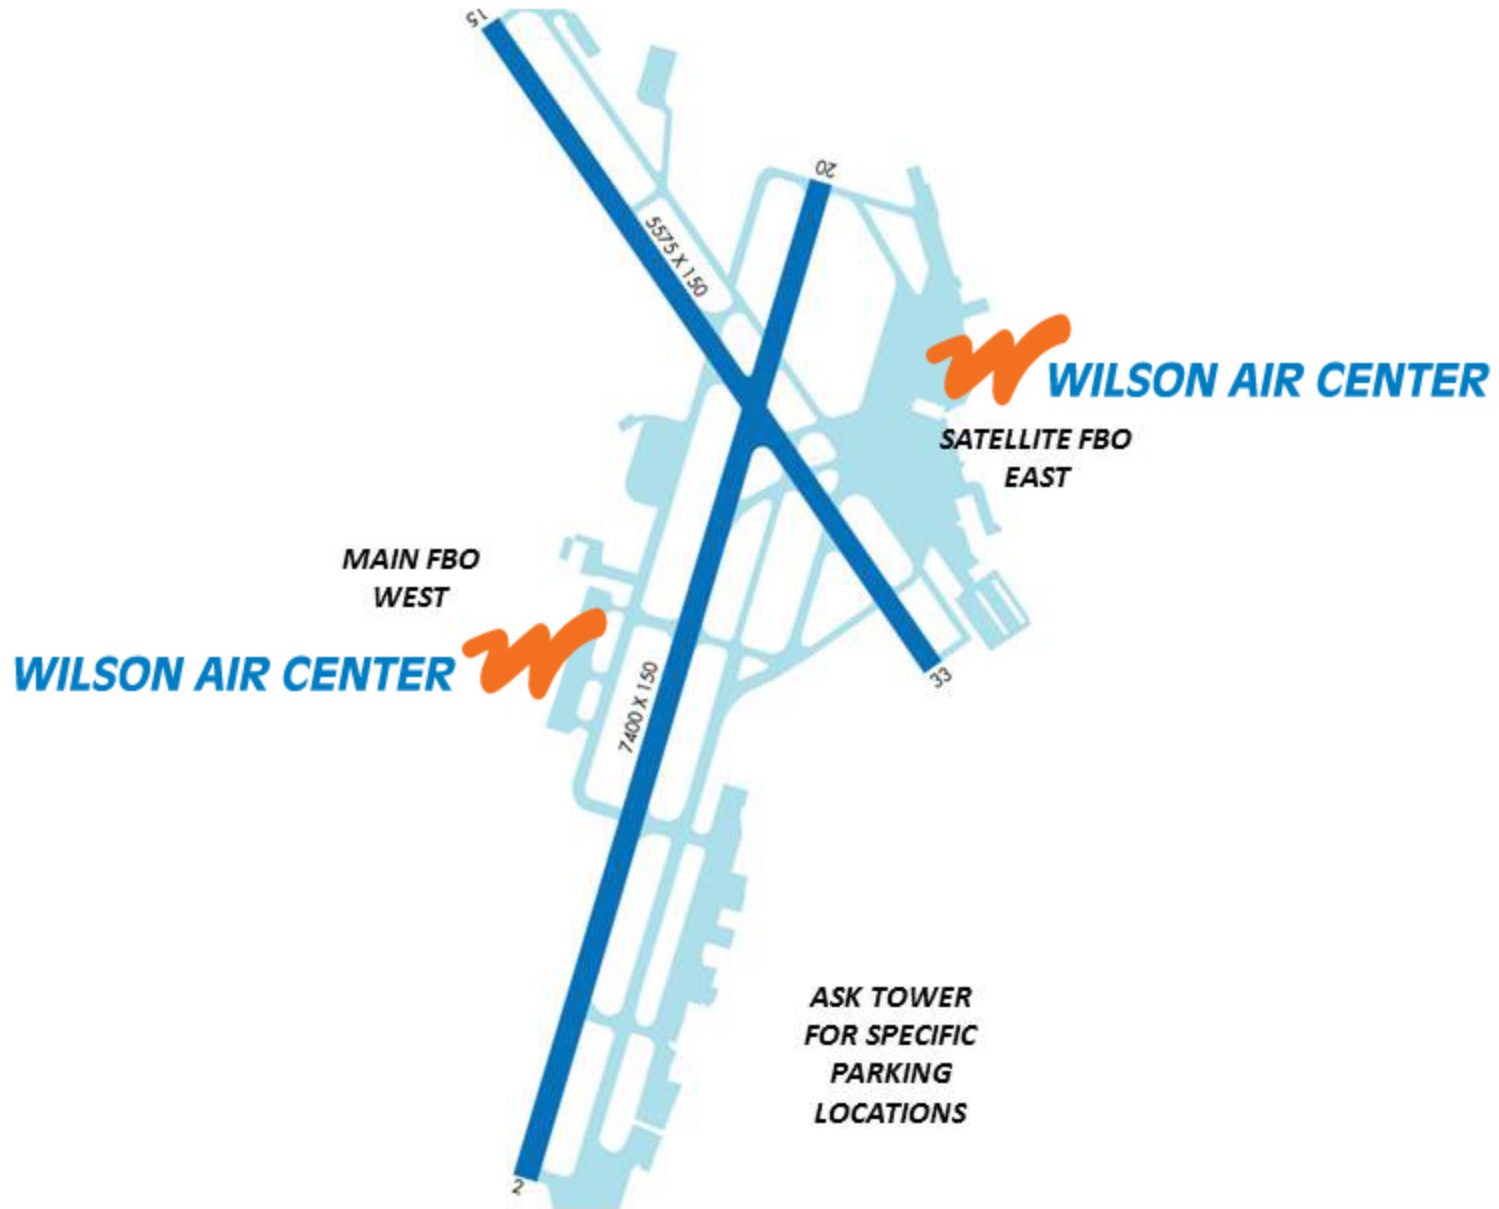

CHATTANOOGA AIRPORT (KCHA) • WILSON AIR CENTER • FBO LOCATION

WILSON AIR CENTER
932 JUBILEE DRIVE
CHATTANOOGA, TN 37421
423-855-2299

CSCHATTANOOGA@WILSONAIR.COM
WWW.WILSONAIR.COM
ARINC-ASRI: 129.975

ALL CORPORATE TRANSIENT AIRCRAFT –
PARK AT WEST SIDE FBO LOCATION –
OFF TAXIWAY "H"