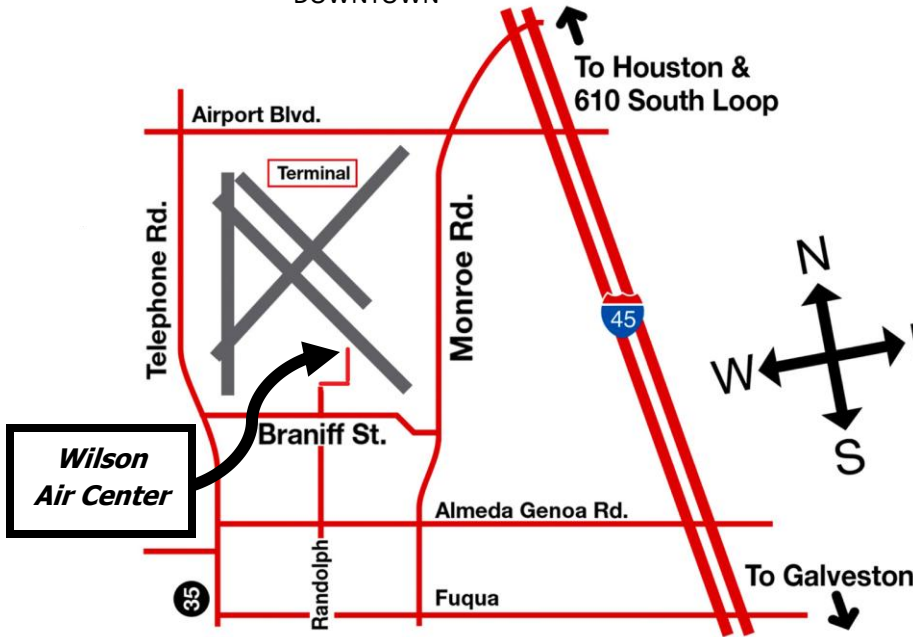

Wilson Air Center Houston Hobby

Directions to Houston Hobby from Downtown

1. Highway 45 South towards Galveston.
2. Exit Monroe Road.
3. Get in the far Right Lane on the frontage road.
4. Turn Right at the light.
5. Continue south on Monroe, cross over Airport Boulevard.
6. Turn Right onto Braniff Street.

Directions to Wilson Air Center Terminal

1. Turn right at the first Stop Sign and continue on Braniff (the Road Curves)
2. Continue West on Braniff Street.
3. Turn Right onto Randolph Street.
4. Take the next Right.
5. Take the Next Left.
6. Follow Randolph Road north until you reach the end.
7. Turn Left into Wilson Air Center parking lot.