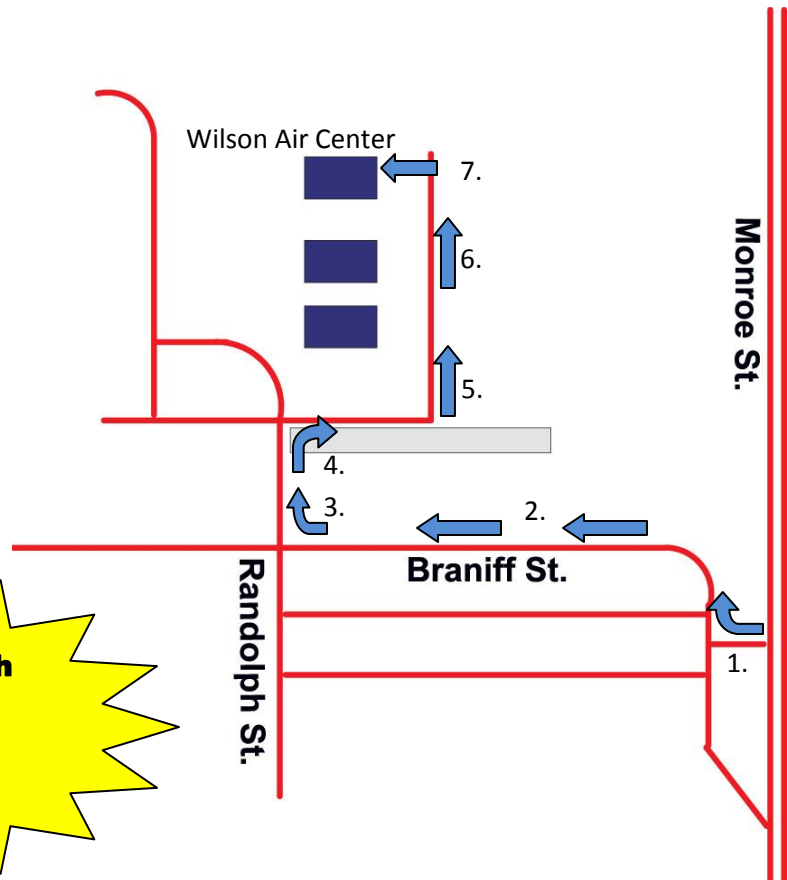

Wilson Air Center Houston Hobby

Directions to Houston Hobby from Downtown

1. Highway 45 South towards Galveston.
2. Exit Monroe Road.
3. Get in the far Right Lane on the frontage road.
4. Turn Right at the light.
5. Continue south on Monroe, cross over Airport Boulevard.
6. Turn Right onto Braniff Street.

Directions to Wilson Air Center Terminal

1. Turn right at the first Stop Sign and continue on Braniff (the Road Curves)
2. Continue West on Braniff Street.
3. Turn Right onto Randolph Street.
4. Take the next Right.
5. Take the Next Left.
6. Follow Randolph Road north until you reach the end.
7. Turn Left into Wilson Air Center parking lot.